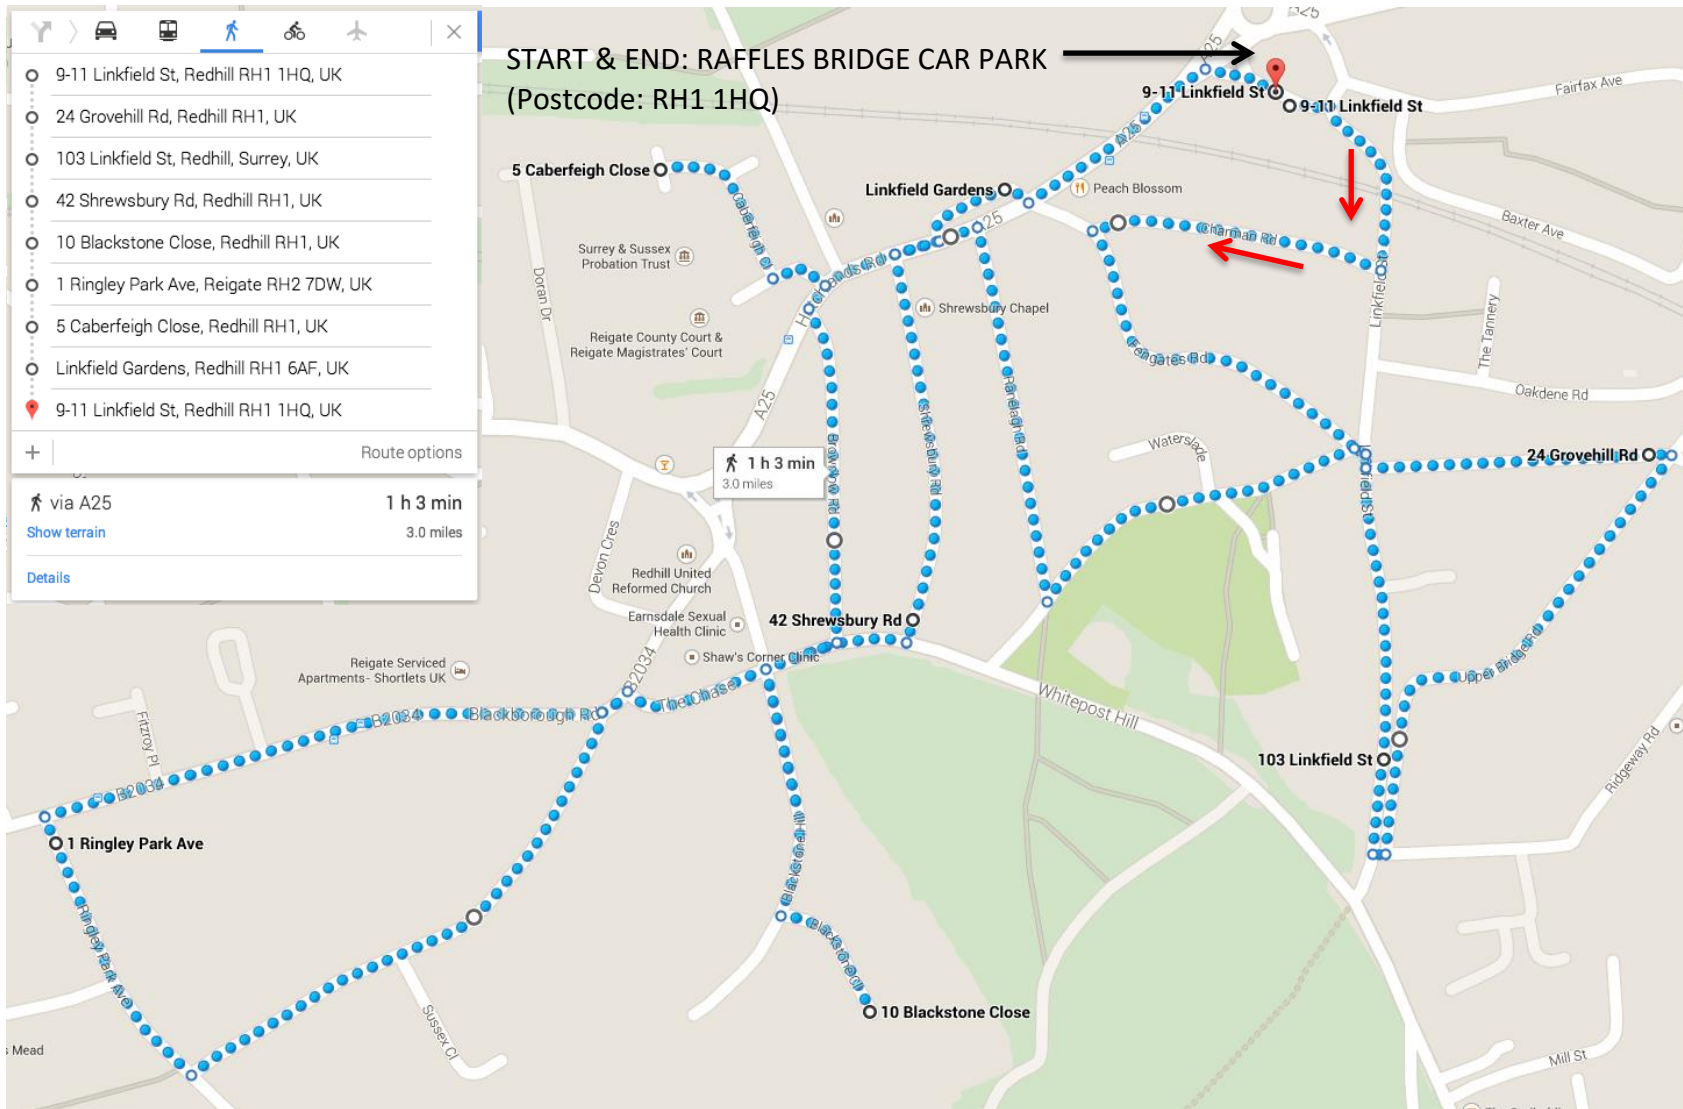

ROUTE: DONYNGS

START: 18:30

Google Map Version (1 of 2) (Full Map: <https://goo.gl/maps/Ksl20> Map with Directions: <https://goo.gl/maps/UJQcS>)

ROUTE: DONYNGS

START: 18:30

- R Linkfield St
- R Charman Rd
- L Fengates Rd
- Over to Grovehill Rd
- R Upper Bridge Rd
- R Linkfield St
- L Elm Rd
- R Ranelagh Rd
- L Hatchlands Rd
- L Shrewsbury Rd
- R Whitepost Hill
- L Blackstone Hill
- R Blackstone Cl
(in & out)
- R Blackstone Hill
- L The Chase
- R Ringley Park Ave
- R Blackborough Rd
- R The Chase
- L Brownlow Rd
- R Hatchlands Rd
- L Caberfeigh Close
(in & out)
- L Hatchlands Rd
- L Linkfield Gdns

*Hatchlands Rd
to Finish*