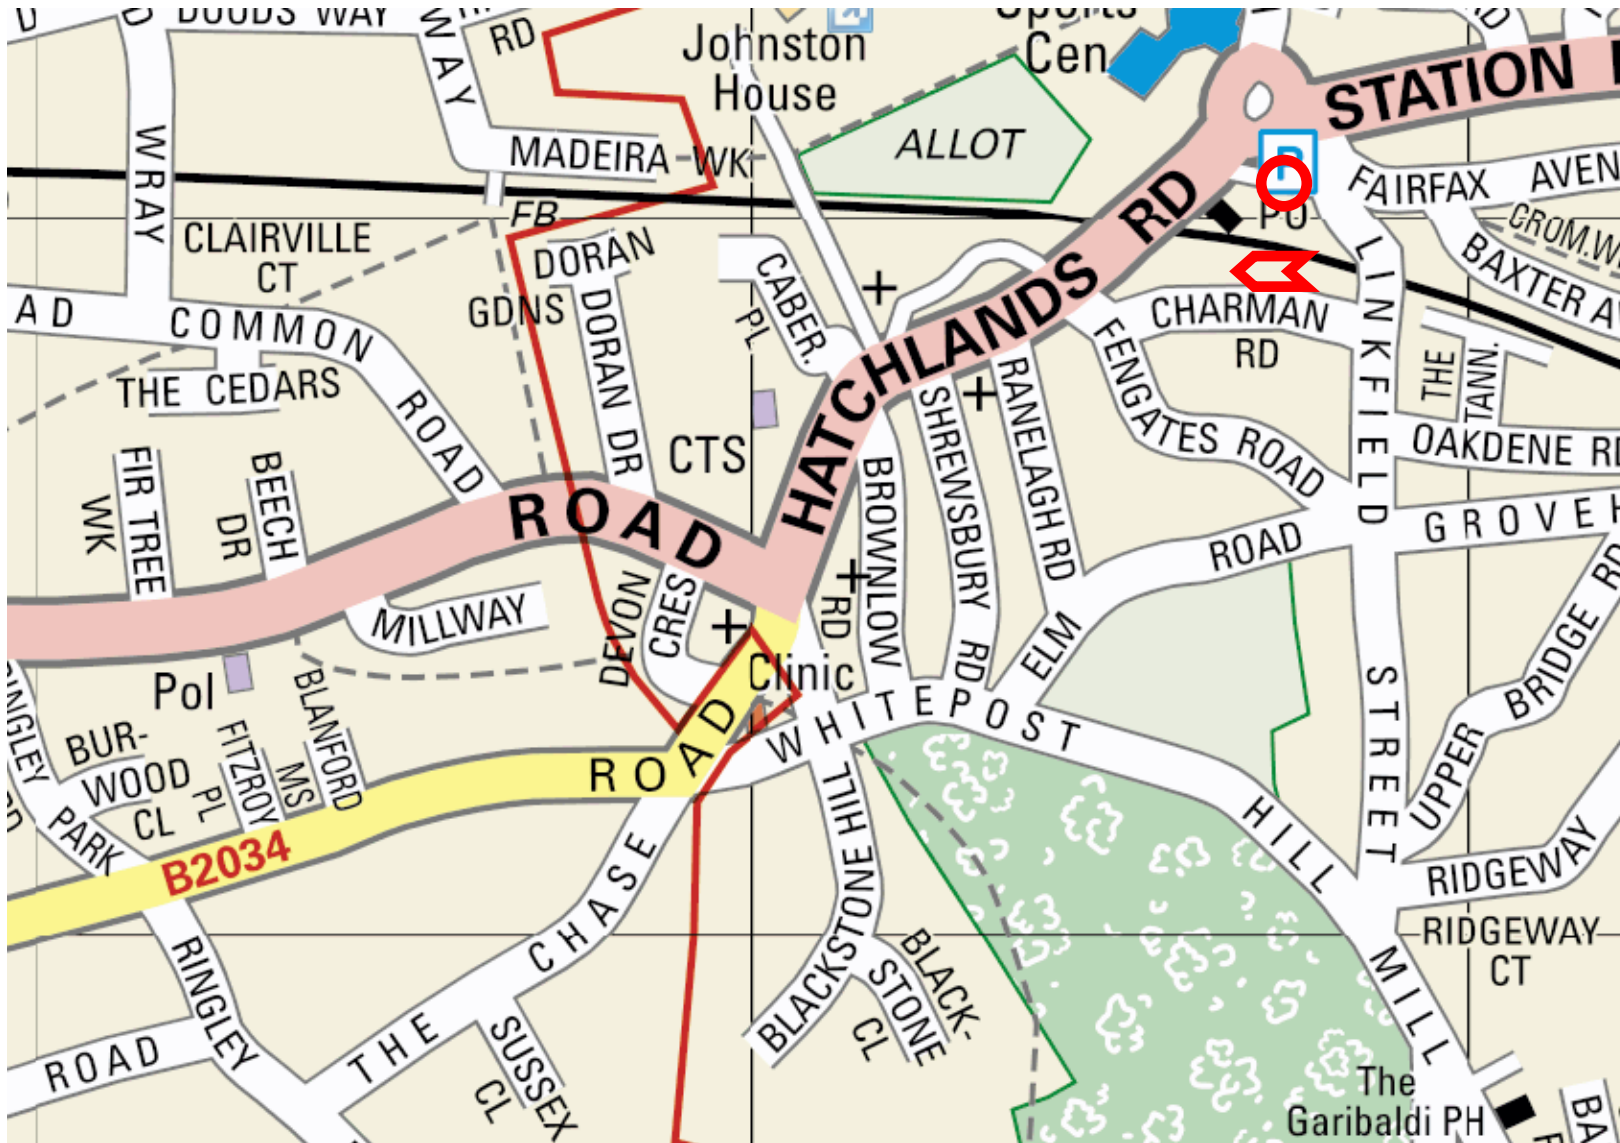

ROUTE: DONYNGS

START: 18:30

Google Map Version (1 of 2) (Full Map: <https://goo.gl/maps/Ksl20> Map with Directions: <https://goo.gl/maps/UJQcS>)

ROUTE: DONYNGS

START: 18:30

- R Linkfield St
- R Charman Rd
- L Fengates Rd
- Over to Grovehill Rd
- R Upper Bridge Rd
- R Linkfield St
- L Elm Rd
- R Ranelagh Rd
- L Hatchlands Rd
- L Shrewsbury Rd
- R Whitepost Hill
- L Blackstone Hill
- R Blackstone Cl
(in & out)
- R Blackstone Hill
- L The Chase
- R Ringley Park Ave
- R Blackborough Rd
- R The Chase
- L Brownlow Rd
- R Hatchlands Rd
- L Caberfeigh Close
(in & out)
- L Hatchlands Rd
- L Linkfield Gdns

*Hatchlands Rd
to Finish*