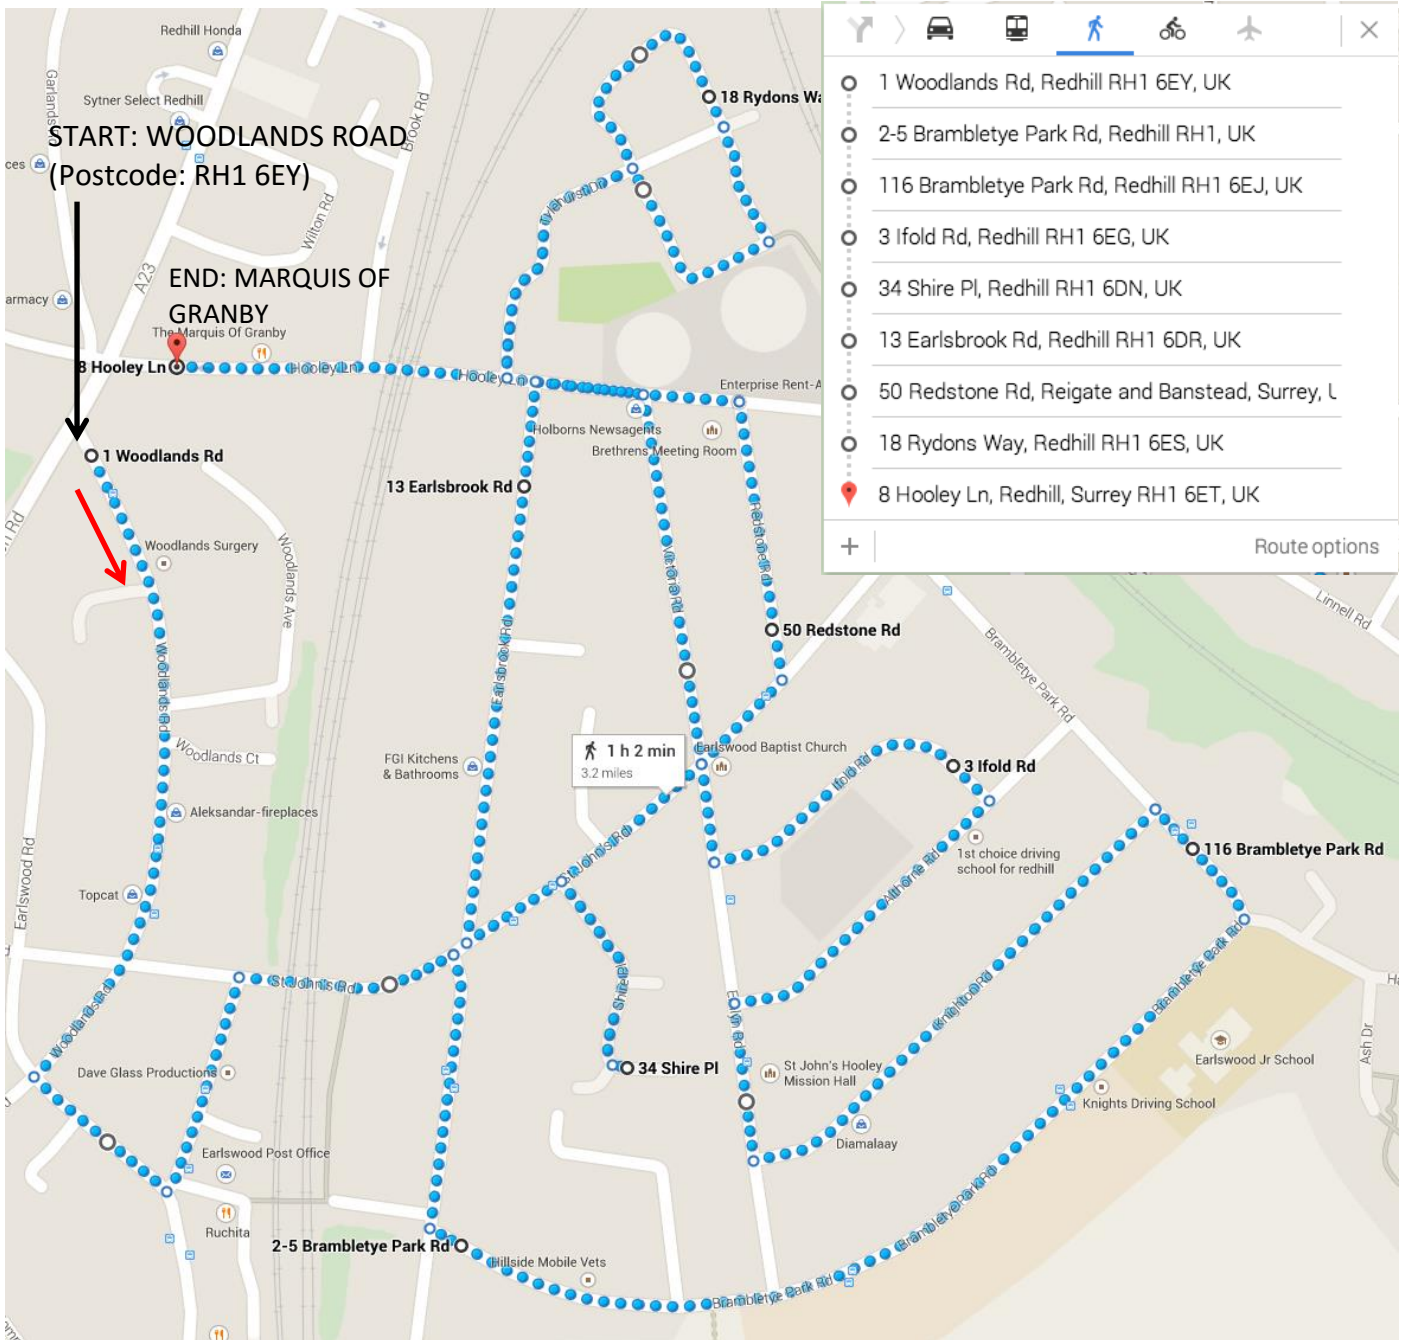

ROUTE: EARLSWOOD

Google Map Version (1 of 2)

Full Map: <https://goo.gl/maps/zhTLG> Map with Directions: <https://goo.gl/maps/ax2Fg>

START: 18:30

Woodlands Rd
L Earlswood Rd
L St Johns Terrace Rd
R St Johns Rd
R Earlsbrook Rd
L Brambletye Pk Rd
(Collect from Trentham Rd)

Around left bend to:
 L Knighton Rd
 R Emlyn Rd
 R Althorne Rd
 L Ifold Rd
 R Emlyn Rd
 L St John's Rd
 L Shire Pl (in and out)

L St John's Rd
 R Earlsbrook Rd
 R Hooley Ln
 R Victoria Rd
 L St John's Rd
 L Redstone Rd
 L Hooley Ln
 R Tylehurst Dr
 Around Kingsfield Wy and out
 R Hooley Ln

Finish - The Marquis of Granby

ROUTE: EARLSWOOD

Ordnance Survey Map Version (2 of 2)

START: 18:30

Woodlands Rd
 L Earlswood Rd
 L St Johns Terrace Rd
 R St Johns Rd
 R Earlsbrook Rd
 L Brambletye Pk Rd
 (Collect from Trentham Rd)