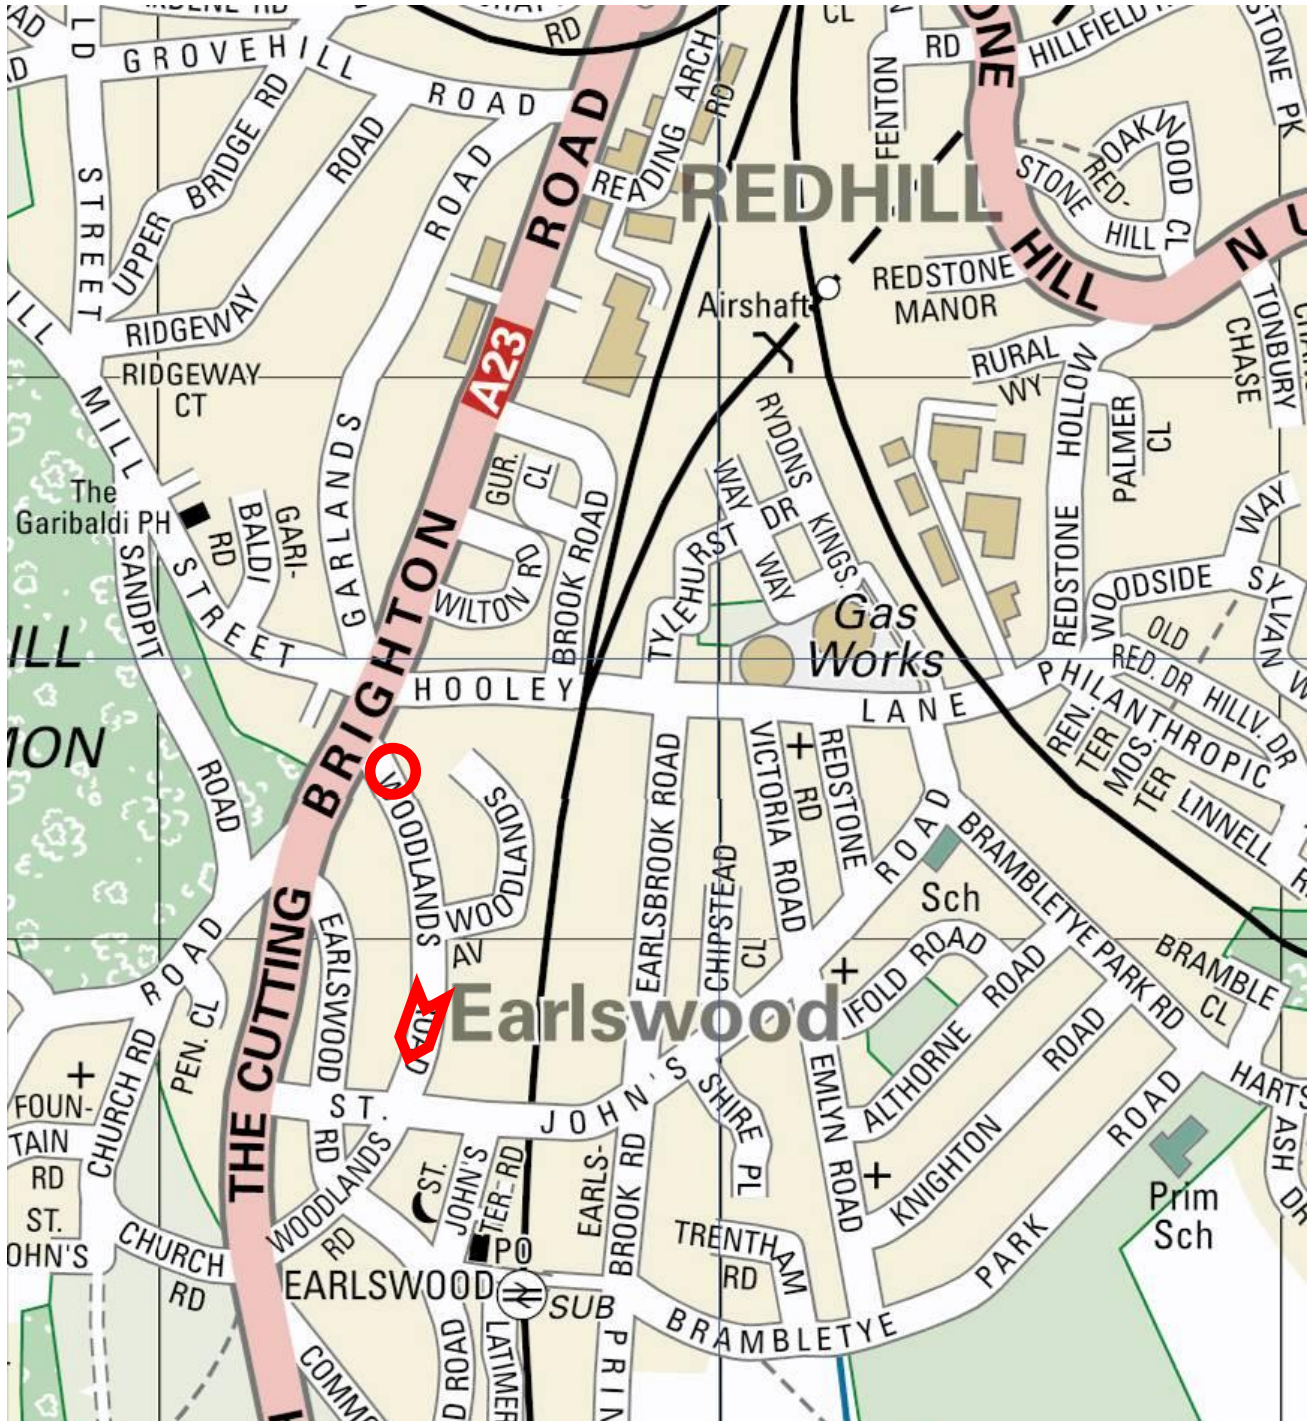

ROUTE: EARLSWOOD

Google Map Version (1 of 2)

Full Map: <https://goo.gl/maps/zhTLG> Map with Directions: <https://goo.gl/maps/ax2Fg>

START: 18:30

Woodlands Rd
L Earlswood Rd
L St Johns Terrace Rd
R St Johns Rd
R Earlsbrook Rd
L Brambletye Pk Rd
(Collect from Trentham Rd)

Around left bend to:
 L Knighton Rd
 R Emlyn Rd
 R Althorne Rd
 L Ifold Rd
 R Emlyn Rd
 L St John's Rd
 L Shire Pl (in and out)

L St John's Rd
 R Earlsbrook Rd
 R Hooley Ln
 R Victoria Rd
 L St John's Rd
 L Redstone Rd
 L Hooley Ln
 R Tylehurst Dr
 Around Kingsfield Wy and out
 R Hooley Ln

Finish - The Marquis of Granby

ROUTE: EARLSWOOD

Ordnance Survey Map Version (2 of 2)

START: 18:30

Woodlands Rd
 L Earlswood Rd
 L St Johns Terrace Rd
 R St Johns Rd
 R Earlsbrook Rd
 L Brambletye Pk Rd
 (Collect from Trentham Rd)