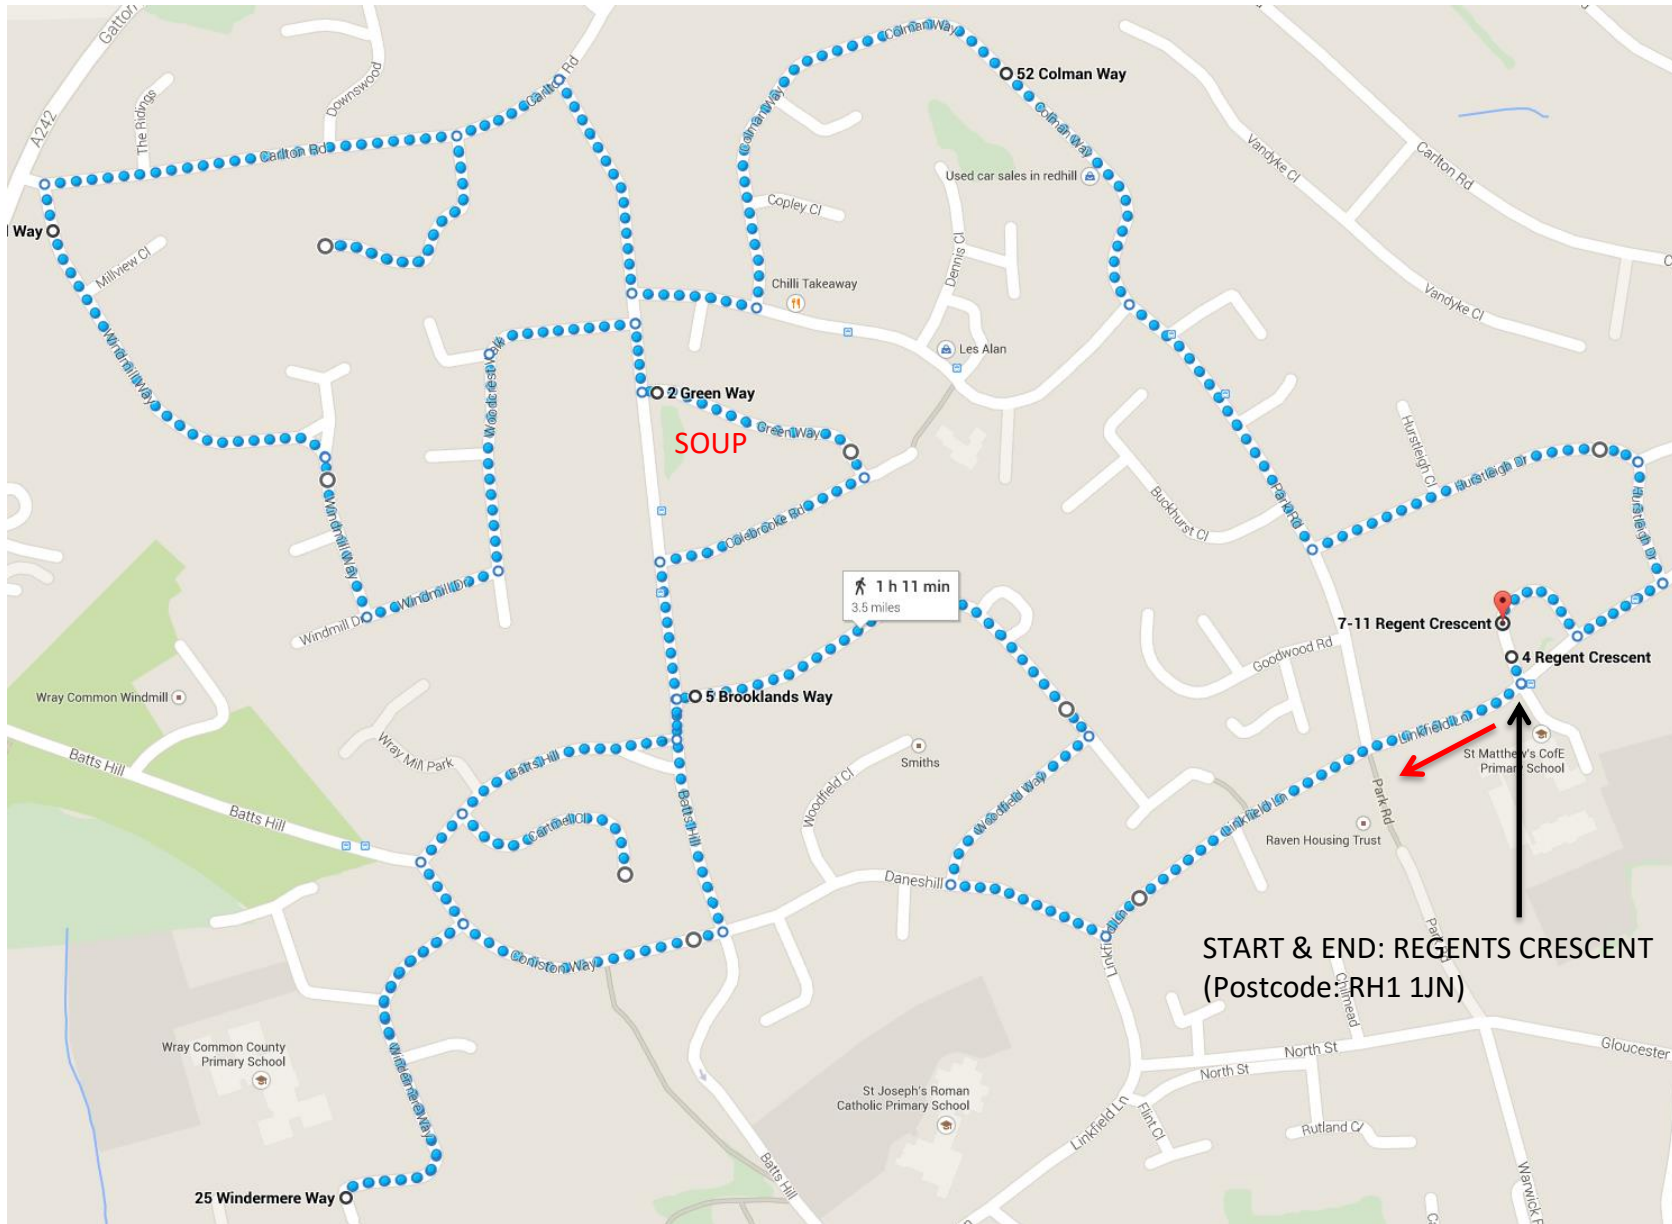

ROUTE: GATTON

START: 18:30

- R Linkfield Ln
- R Daneshill
- R Woodfield Wy
- L Brooklands Wy
- L Batts Hill
- R Coniston Wy
- L Windermere Way
(in & out)
- L Coniston Wy
- R Batts Hill
- R Cartmel Cl (in & out)
- R Batts Hill
- L Green Ln
- R Colebrook Rd
- L Green Wy
- SOUP STOP**

**START & END: REGENTS CRESCENT
(Postcode: RH1 1JN)**

- R Green Lane
- L Woodcrest Wk
- R Windmill Dr
- R Windmill Wy
- R Carlton Rd
- R Hitherwood Cl
(in & out)
- R Carlton Rd
- R Green Ln
- L Timperley Gdns
- L Colman Wy
into Park Rd
- L Hustleigh Dr
- R Linkfield Ln
- Finish Regent Crescent*

ROUTE: GATTON

START: 18:30

- R Linkfield Ln
- R Daneshill
- R Woodfield Wy
- L Brooklands Wy
- L Batts Hill
- R Coniston Wy
- L Windermere Way (in & out)
- L Coniston Wy
- R Batts Hill
- R Cartmel Cl (in & out)
- R Batts Hill
- L Green Ln
- R Colebrook Rd
- L Green Wy

SOUP STOP

- R Green Lane
- L Woodcrest Wk
- R Windmill Dr
- R Windmill Wy
- R Carlton Rd
- R Hitherwood Cl (in & out)
- R Carlton Rd
- R Green Ln
- L Timperley Gdns
- L Colman Wy
- into Park Rd
- L Hustleigh Dr
- R Linkfield Ln