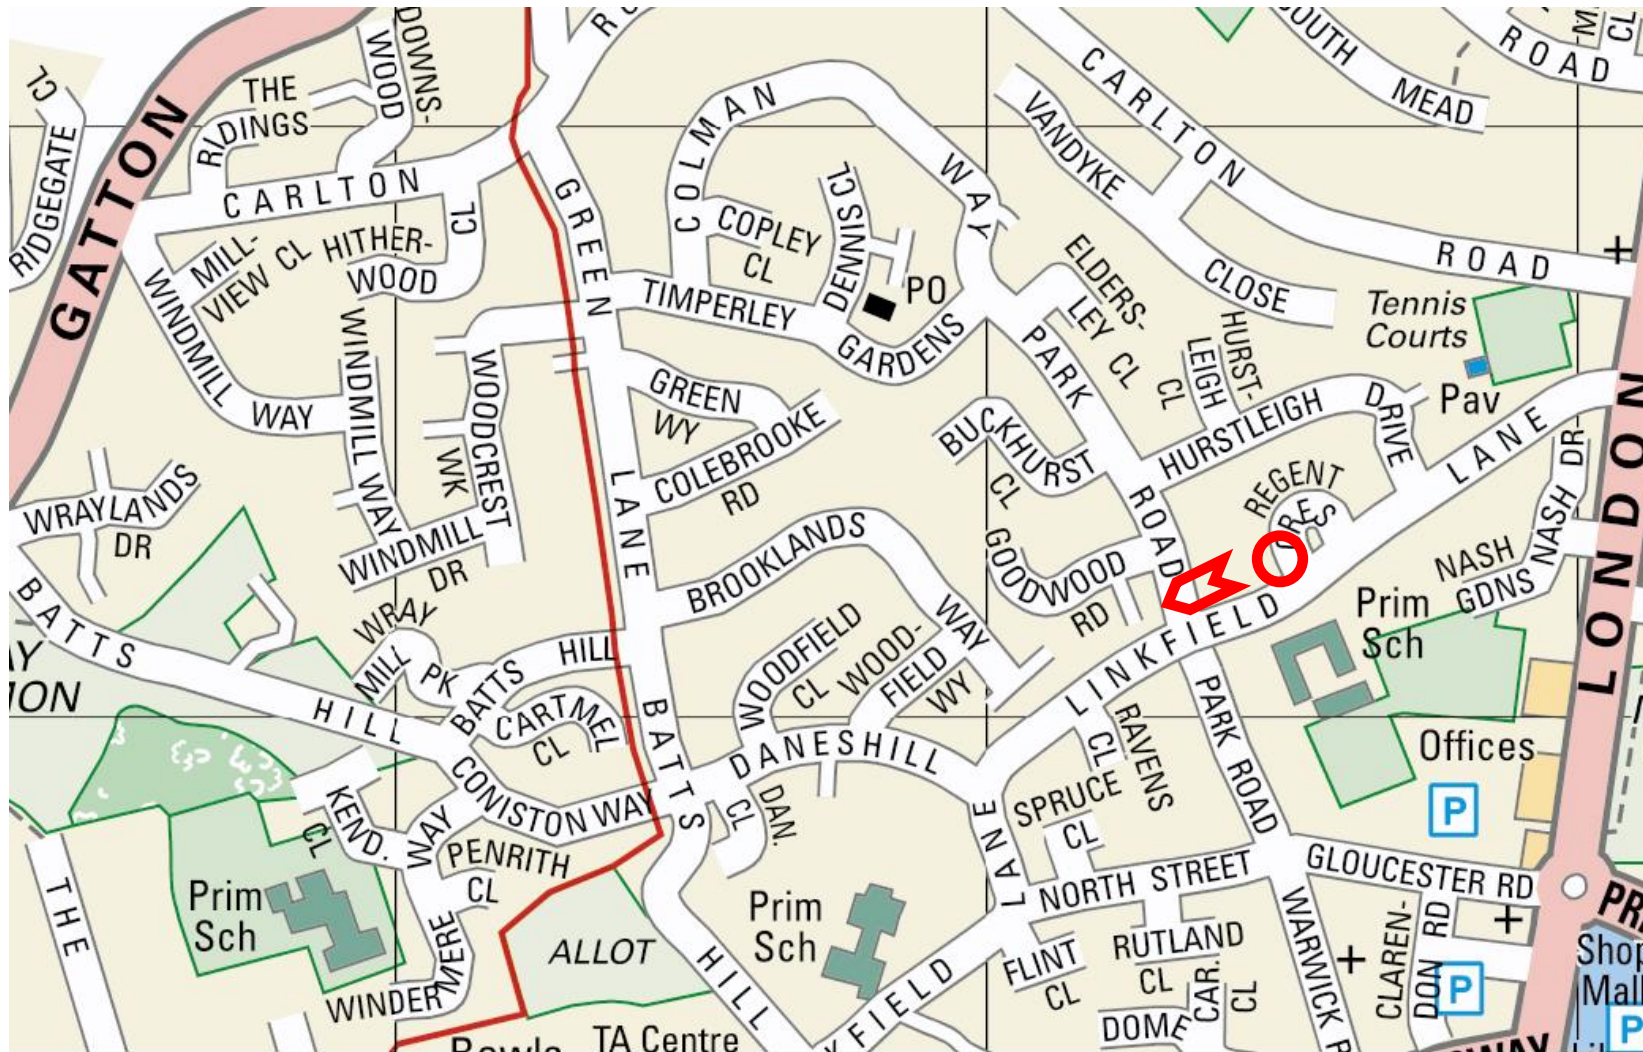

ROUTE: GATTON

START: 18:30

- R Linkfield Ln
- R Daneshill
- R Woodfield Wy
- L Brooklands Wy
- L Batts Hill
- R Coniston Wy
- L Windermere Way
(in & out)
- L Coniston Wy
- R Batts Hill
- R Cartmel Cl (in & out)
- R Batts Hill
- L Green Ln
- R Colebrook Rd
- L Green Wy
- SOUP STOP**

**START & END: REGENTS CRESCENT
(Postcode: RH1 1JN)**

- R Green Lane
- L Woodcrest Wk
- R Windmill Dr
- R Windmill Wy
- R Carlton Rd
- R Hitherwood Cl
(in & out)
- R Carlton Rd
- R Green Ln
- L Timperley Gdns
- L Colman Wy
into Park Rd
- L Hustleigh Dr
- R Linkfield Ln
- Finish Regent Crescent*

ROUTE: GATTON

START: 18:30

- R Linkfield Ln
- R Daneshill
- R Woodfield Wy
- L Brooklands Wy
- L Batts Hill
- R Coniston Wy
- L Windermere Way (in & out)
- L Coniston Wy
- R Batts Hill
- R Cartmel Cl (in & out)
- R Batts Hill
- L Green Ln
- R Colebrook Rd
- L Green Wy

SOUP STOP

- R Green Lane
- L Woodcrest Wk
- R Windmill Dr
- R Windmill Wy
- R Carlton Rd
- R Hitherwood Cl (in & out)
- R Carlton Rd
- R Green Ln
- L Timperley Gdns
- L Colman Wy
- into Park Rd
- L Hustleigh Dr
- R Linkfield Ln