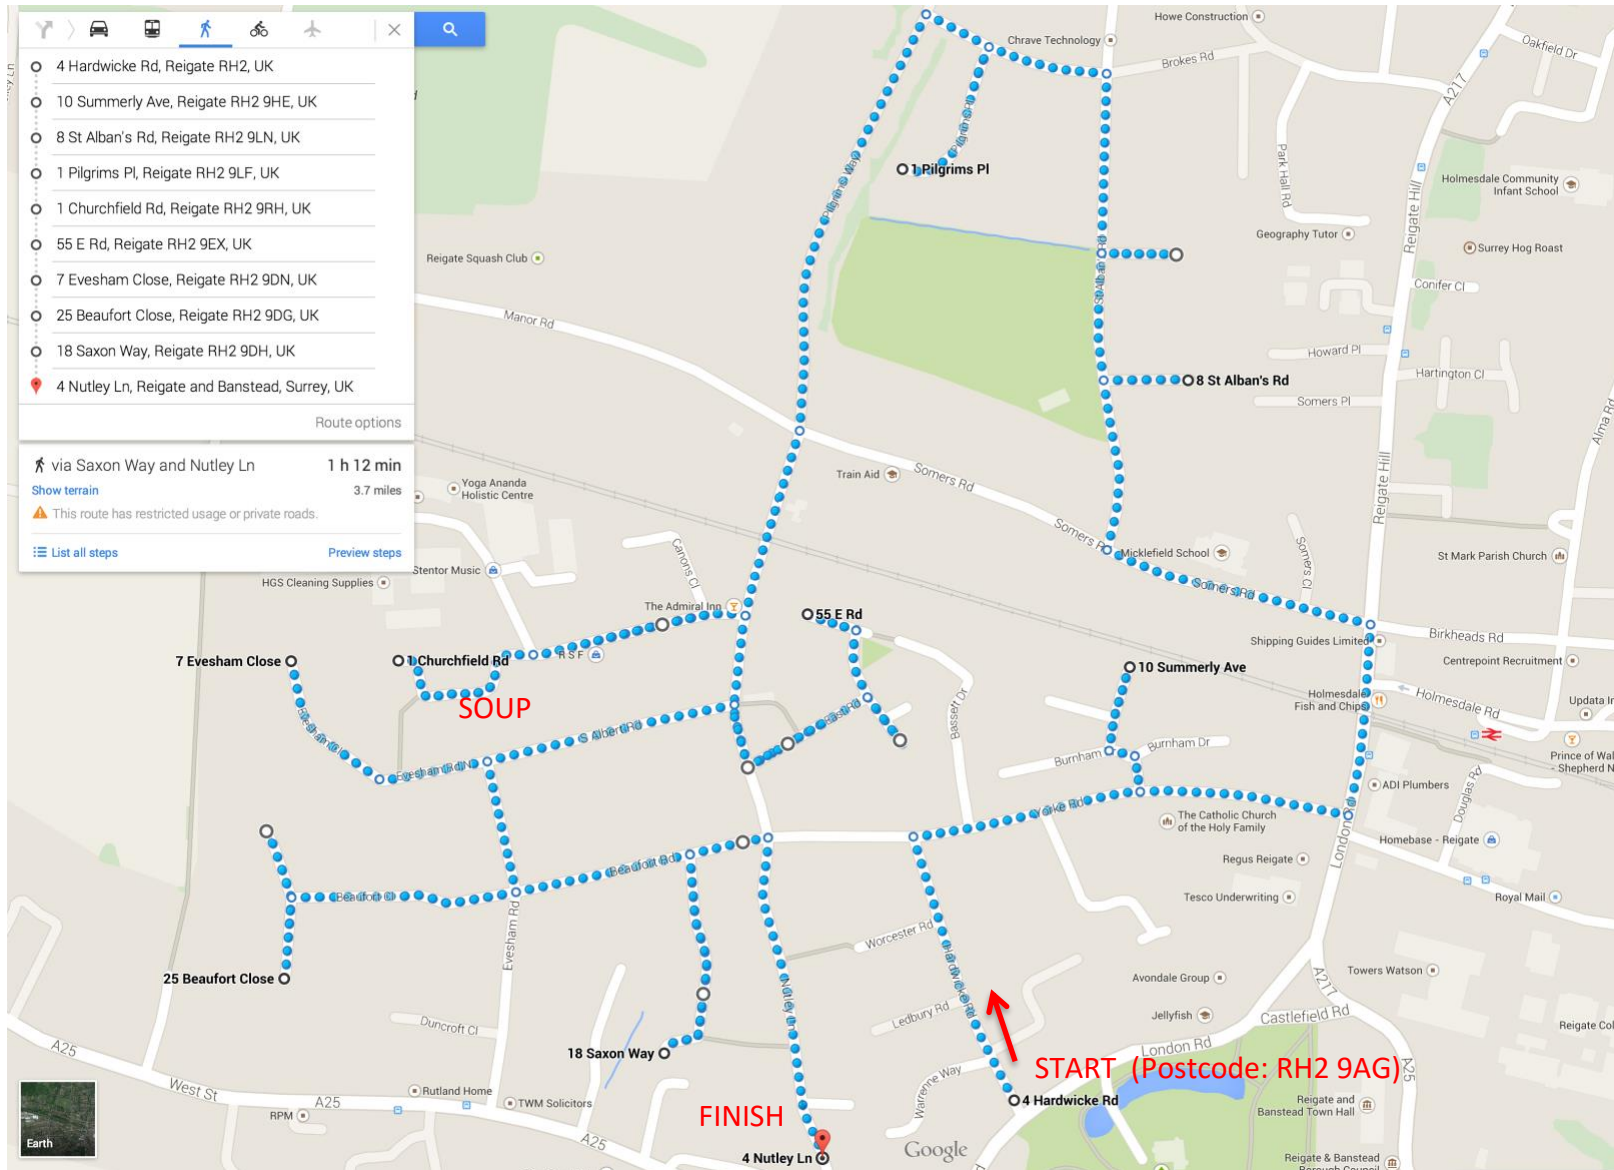

ROUTE: NUTLEY LANE

START: 18:30

R Yorke Road
L Burnham Drive (in & out)
L Yorke Road
L Reigate Hill

L Somers Road
R St Albans Road
(in & out of both side roads)
L Brokes Road
L Pilgrims Place (in & out)
L Pilgrims Way

Straight over to:
Nutley Lane
R Albert Road North
L Church Road (in & out)

SOUP STOP

R Albert Road North
R Nutley Lane
L East Road (in & out)
R Nutley Lane
L South Albert Road
Evesham Rd North

Evesham Cl (in & out)
R Evesham Rd
R Beaufort Cl (in & out)

Straight over Evesham Rd to:
Beaufort Rd
R Saxon Way (in & out)
R Beaufort Rd
R Nutley Lane

ROUTE: NUTLEY LANE

START: 18:30

Continued....

R Yorke Road
L Burnham Drive (in & out)
L Yorke Road
L Reigate Hill

Straight over to:
Nutley Lane
R Albert Road North
L Church Road (in & out)

SOUP STOP

R Albert Road North
R Nutley Lane
L East Road (in & out)
R Nutley Lane
L South Albert Road
Evesham Rd North

Ordnance Survey Map Version (2 of 2)