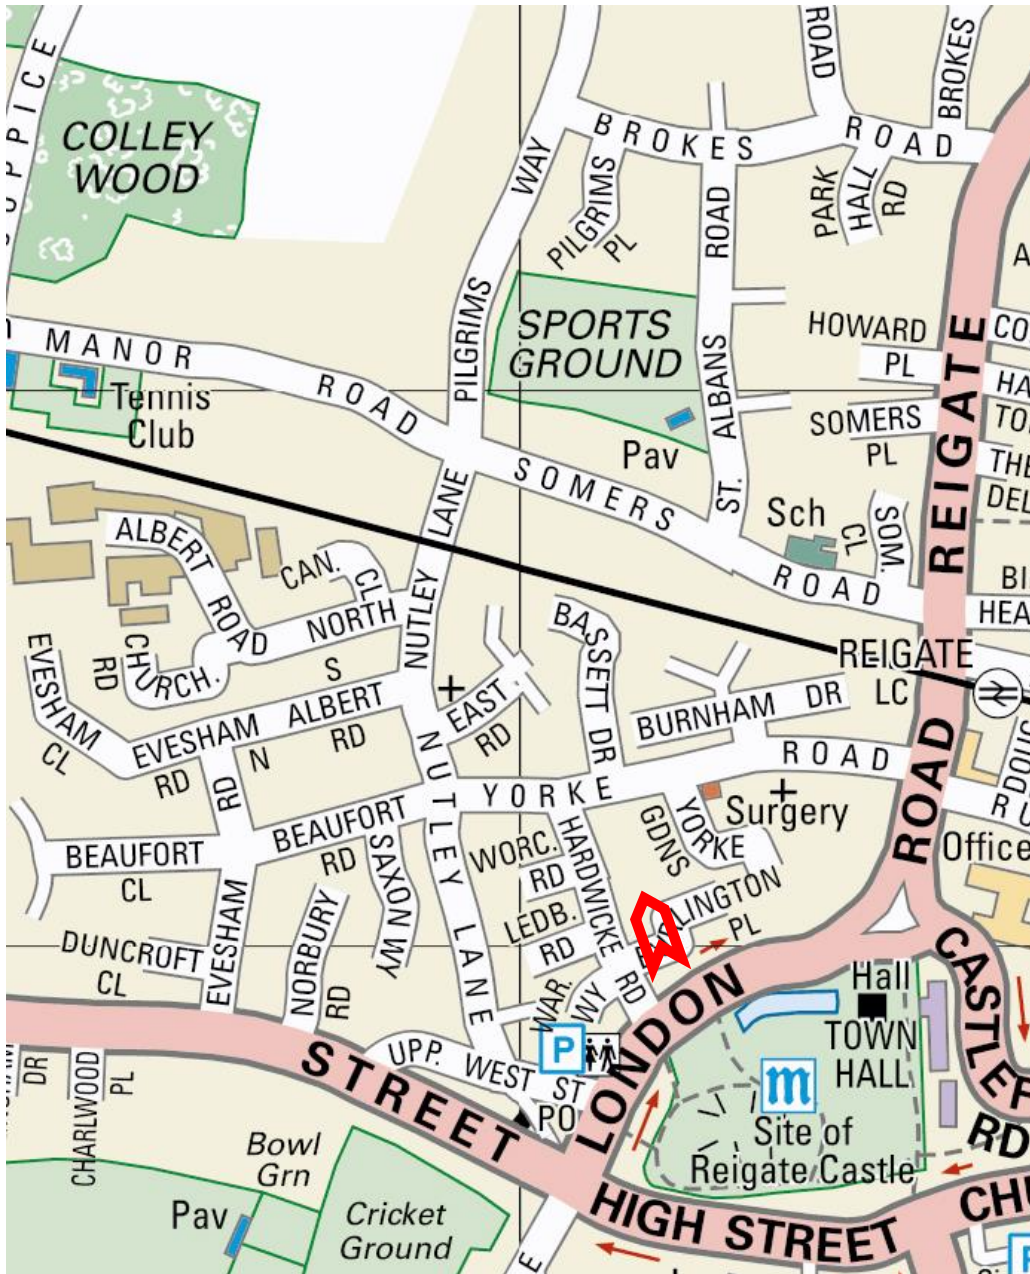

ROUTE: NUTLEY LANE

START: 18:30

R Yorke Road
L Burnham Drive (in & out)
L Yorke Road
L Reigate Hill

L Somers Road
R St Albans Road
(in & out of both side roads)
L Brokes Road
L Pilgrims Place (in & out)
L Pilgrims Way

Straight over to:
Nutley Lane
R Albert Road North
L Church Road (in & out)

SOUP STOP

R Albert Road North
R Nutley Lane
L East Road (in & out)
R Nutley Lane
L South Albert Road
Evesham Rd North

Evesham Cl (in & out)
R Evesham Rd
R Beaufort Cl (in & out)

Straight over Evesham Rd to:
Beaufort Rd
R Saxon Way (in & out)
R Beaufort Rd
R Nutley Lane

ROUTE: NUTLEY LANE

START: 18:30

Continued....

R Yorke Road
L Burnham Drive (in & out)
L Yorke Road
L Reigate Hill

Straight over to:
Nutley Lane
R Albert Road North
L Church Road (in & out)

SOUP STOP

R Albert Road North
R Nutley Lane
L East Road (in & out)
R Nutley Lane
L South Albert Road
Evesham Rd North

Ordnance Survey Map Version (2 of 2)