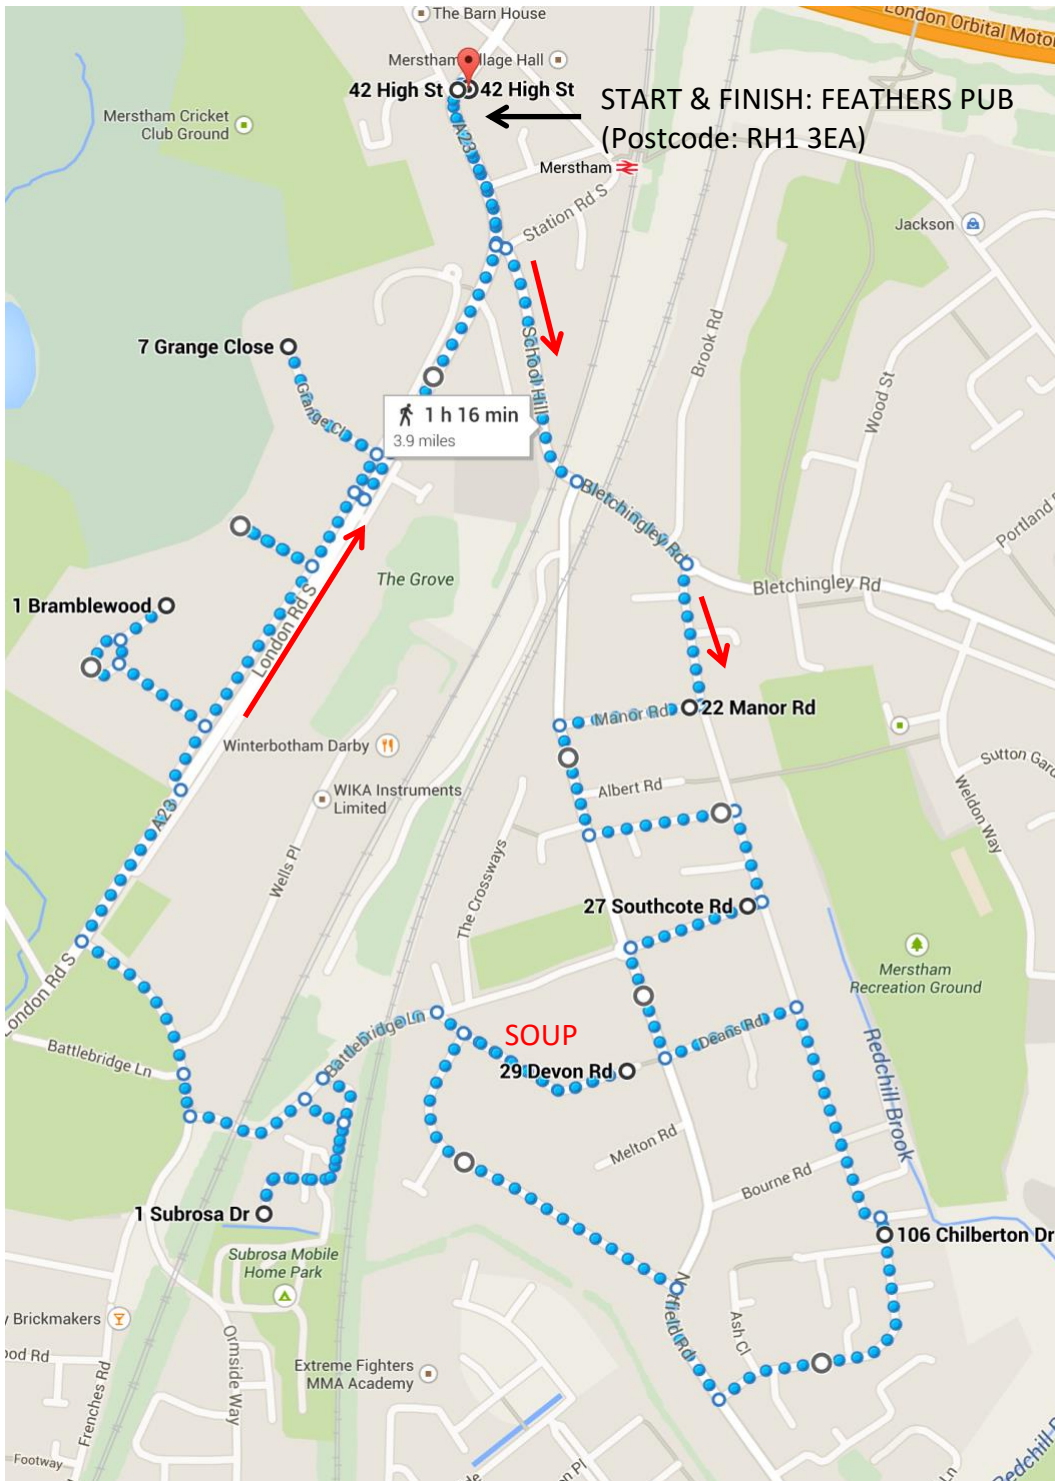

## ROUTE: SOUTH MERSTHAM

**START: 18:30**

*The Feathers Pub  
RH1 3EA*

- L High St
- L School Hill
- L Bletchingley Rd
- R Albury Rd
- R Manor Rd
- L Nutfield Rd  
(collect from Albert Rd)
- L Endsleigh Rd
- R Albury Rd
- R Southcote Rd
- L Nutfield Rd
- L Deans Rd
- R Albury Rd
- Into Chilburton Dr  
(collect from Wyecliffe  
Gdns & Ash Close)
- R Nutfield Rd
- L Orpin Rd
- R Devon Rd (in & out)

### SOUP STOP

- L Battlebridge Lane
- L Subrosa Dr (in & out)
- L Battlebridge Lane
- R New Battlebridge Lane
- R London Rd South

*Collect from left (west)  
side of London Rd South  
only*

- L South Close Green &  
Bramblewood (in & out)
- Bushetts Gro (in & out)
- Grange Cl (in & out)

## ROUTE: SOUTH MERSTHAM

**START: 18:30**

*The Feathers Pub  
 RH1 3EA*

- L High St
- L School Hill
- L Bletchingley Rd
- R Albury Rd
- R Manor Rd
- L Nutfield Rd
- (collect from Albert Rd)
- L Endsleigh Rd
- R Albury Rd
- R Southcote Rd
- L Nutfield Rd
- L Deans Rd
- R Albury Rd
- Into Chilburton Dr
- (collect from Wyecliffe Gdns & Ash Close)
- R Nutfield Rd
- L Orpin Rd
- R Devon Rd (in & out)

**SOUP STOP**

- L Battlebridge Lane
- L Subrosa Dr (in & out)
- L Battlebridge Lane
- R New Battlebridge Lane
- R London Rd South

*Collect from left (west) side of London Rd South only*

Ordinance Survey Map Version (2 of 2)