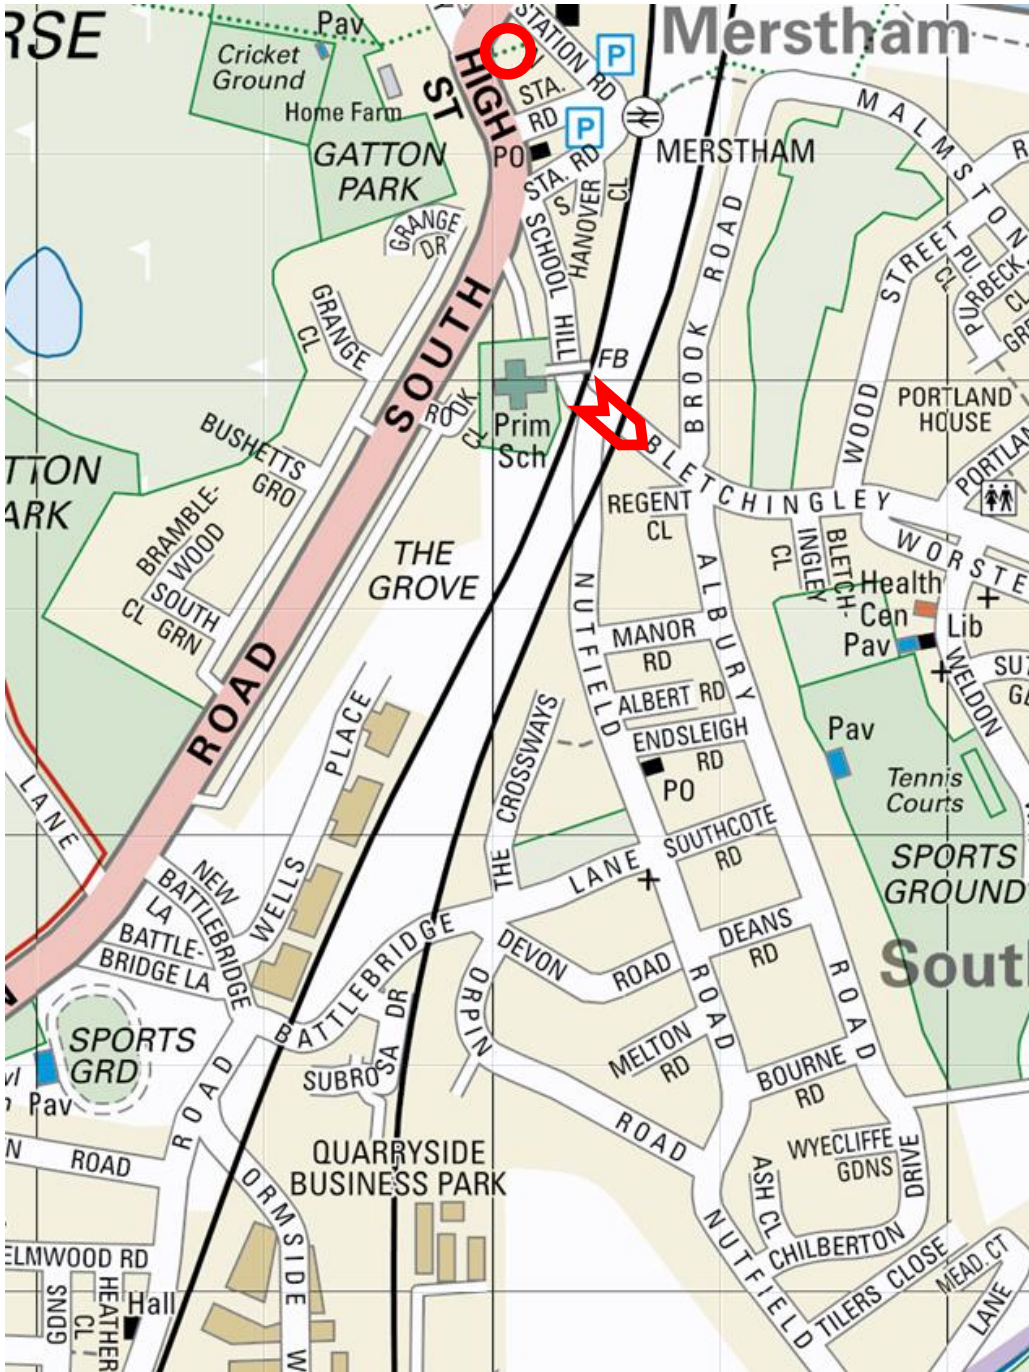

## ROUTE: SOUTH MERSTHAM

**START: 18:30**

*The Feathers Pub  
RH1 3EA*

- L High St
- L School Hill
- L Bletchingley Rd
- R Albury Rd
- R Manor Rd
- L Nutfield Rd  
(collect from Albert Rd)
- L Endsleigh Rd
- R Albury Rd
- R Southcote Rd
- L Nutfield Rd
- L Deans Rd
- R Albury Rd
- Into Chilburton Dr  
(collect from Wyecliffe  
Gdns & Ash Close)
- R Nutfield Rd
- L Orpin Rd
- R Devon Rd (in & out)

### SOUP STOP

- L Battlebridge Lane
- L Subrosa Dr (in & out)
- L Battlebridge Lane
- R New Battlebridge Lane
- R London Rd South

*Collect from left (west)  
side of London Rd South  
only*

- L South Close Green &  
Bramblewood (in & out)
- Bushetts Gro (in & out)
- Grange Cl (in & out)

*Back onto main road and  
head north to finish:  
The Feathers Pub*

Google Map Version (1 of 2)

Full Map: <https://goo.gl/maps/vJ3ue>

Map with Directions: <https://goo.gl/maps/Da1GC>

## ROUTE: SOUTH MERSTHAM

**START: 18:30**

*The Feathers Pub  
 RH1 3EA*

- L High St
- L School Hill
- L Bletchingley Rd
- R Albury Rd
- R Manor Rd
- L Nutfield Rd
- (collect from Albert Rd)
- L Endsleigh Rd
- R Albury Rd
- R Southcote Rd
- L Nutfield Rd
- L Deans Rd
- R Albury Rd
- Into Chilburton Dr
- (collect from Wyecliffe Gdns & Ash Close)
- R Nutfield Rd
- L Orpin Rd
- R Devon Rd (in & out)