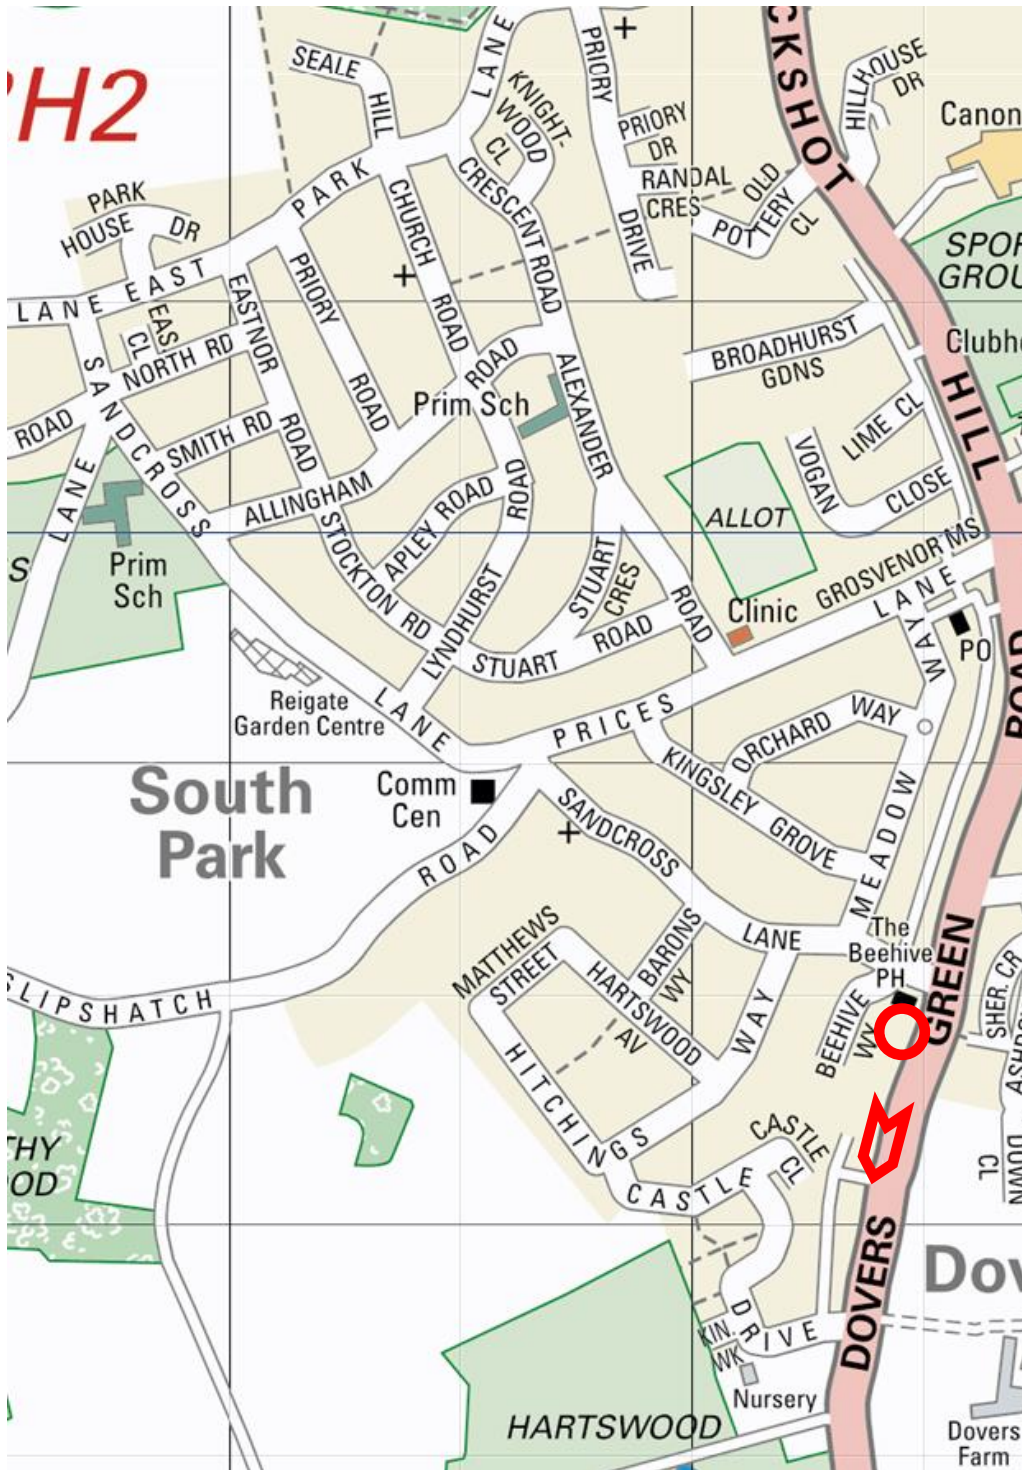

Over to junction to

L Sandcross Ln
R Allingham Rd
L Eastnor Rd
L Smith Rd

SOUP STOP

R Sandcross Lane
R North Rd
L Eastnor Rd
R Park Lane East
R Priory Rd
R Allingham Rd
L Stockton Rd
L Lyndhurst Rd

Over to Church Rd

R Park Lane East
R Crescent Rd
L Knightwood Cl
(in & out)

All the way down
Alexander Rd to:

L Prices Ln
R Dovers Green Rd
(service road)

Finish The Beehive Pub

Google Map Version (1 of 2)

Full Map: <https://goo.gl/maps/UoQek>

Map with Directions: <https://goo.gl/maps/KjDgN>

ROUTE: SOUTH PARK

START: 18:30

R Dovers Green Rd,
collect on Dovers Wy,
R along parallel track
R Castle Dr
L Hitchings Wy
R Matthews St
R Hartswood Ave
L Hitchings Wy
R Sandcross Ln
L Meadow Wy
L Orchard Wy
L Kingsley Gr
R Meadow Wy
R Sandcross Ln

All the way down
Alexander Rd to:
L Prices Ln
R Dovers Green Rd
(service road)

Finish The Beehive Pub

Ordnance Survey Map Version (2 of 2)