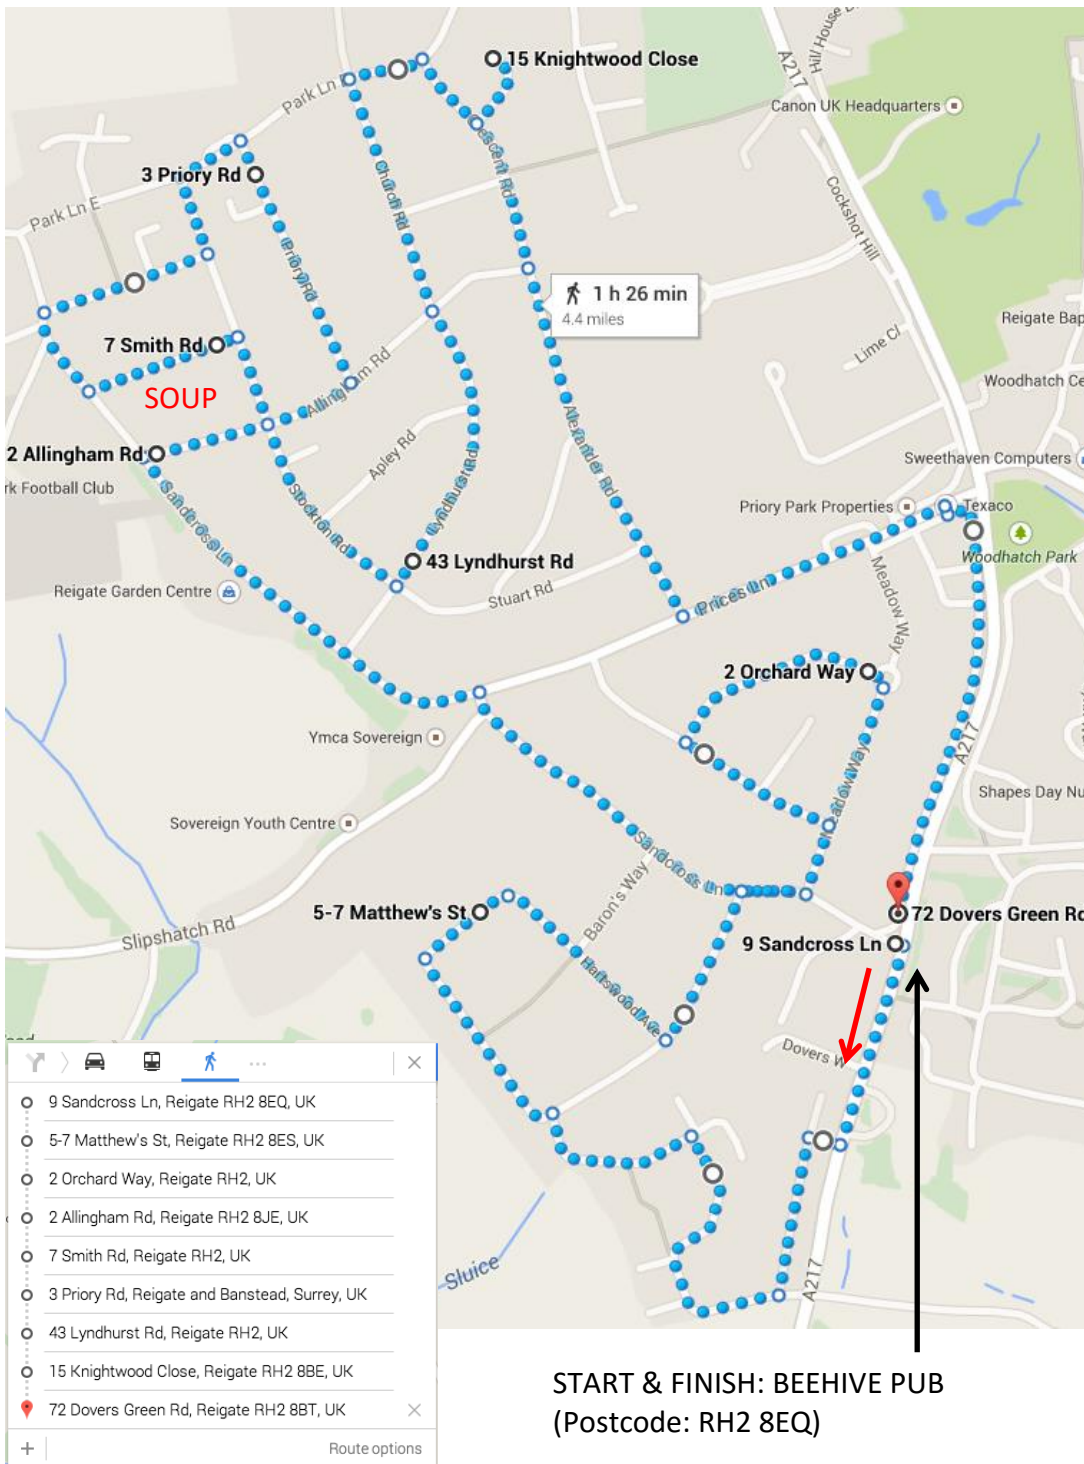

ROUTE: SOUTH PARK

START: 18:30

R Dovers Green Rd,
collect on Dovers Wy,
R along parallel track
R Castle Dr
L Hitchings Wy
R Matthews St
R Hartwood Ave
L Hitchings Wy
R Sandcross Ln
L Meadow Wy
L Orchard Wy
L Kingsley Gr
R Meadow Wy
R Sandcross Ln

R Park Lane East
R Crescent Rd
L Knightwood Cl
(in & out)

All the way down
Alexander Rd to:

L Prices Ln
R Dovers Green Rd
(service road)

Finish The Beehive Pub

Google Map Version (1 of 2)

Full Map: <https://goo.gl/maps/UoQek>

Map with Directions: <https://goo.gl/maps/KjDgN>

ROUTE: SOUTH PARK

START: 18:30

R Dovers Green Rd,
collect on Dovers Wy,
R along parallel track
R Castle Dr
L Hitchings Wy
R Matthews St
R Hartswood Ave
L Hitchings Wy
R Sandcross Ln
L Meadow Wy
L Orchard Wy
L Kingsley Gr
R Meadow Wy
R Sandcross Ln

All the way down
Alexander Rd to:
L Prices Ln
R Dovers Green Rd
(service road)

Finish The Beehive Pub

Ordnance Survey Map Version (2 of 2)