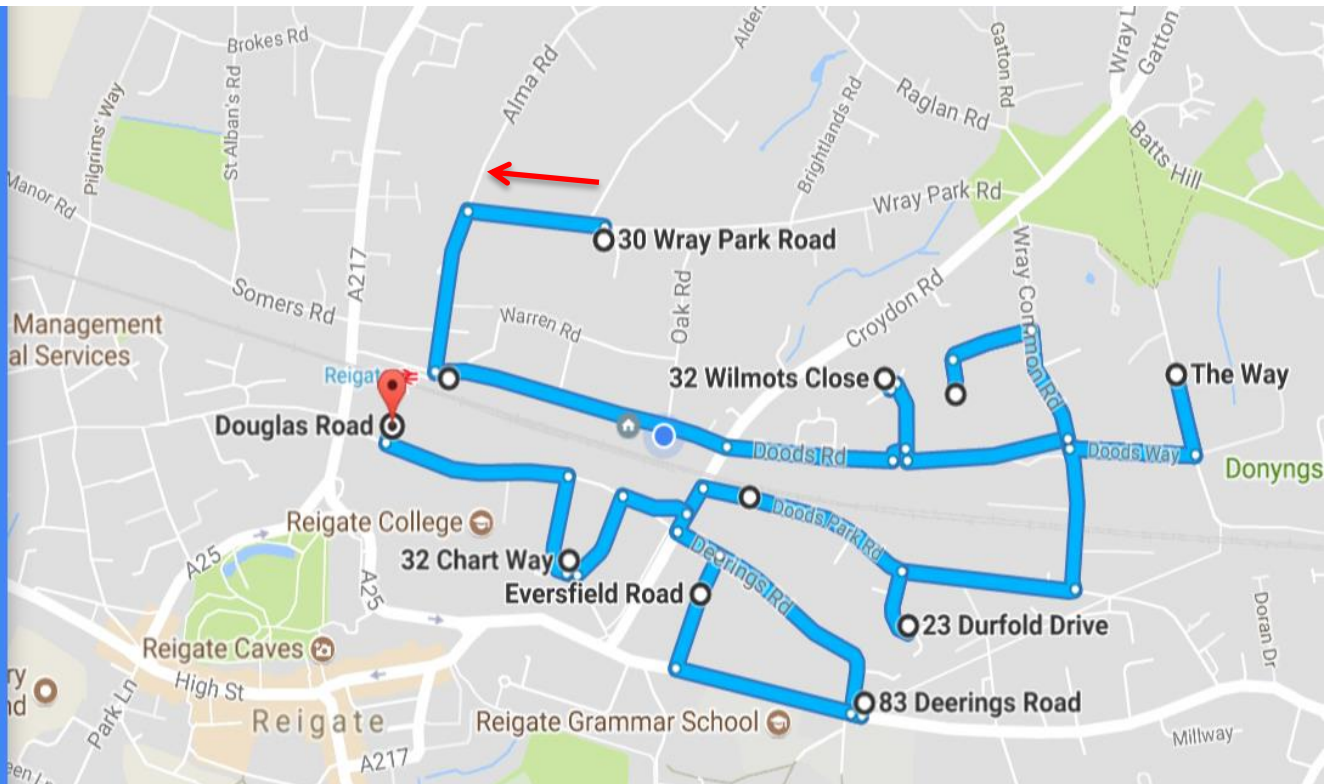

ROUTE: DOODS ROAD 13th DECEMBER 2017

- 30 Wray Park Rd, Reigate RH2 0DE
- 2 Holmesdale Rd, Reigate RH2 0BQ
- 32 Wilmots Cl, Reigate RH2 0NP
- 20 Wrayfield Avenue, Reigate
- The Way, Reigate RH2
- 23 Durfold Dr, Reigate RH2 0QA
- 83 Deerings Rd, Reigate RH2 0PT
- Eversfield Rd, Reigate RH2 0PL
- 32 Chart Way, Reigate RH2 0NZ
- Douglas Rd, Reigate RH2 0QG

START AT 30 WRAY PARK ROAD
(Postcode: RH2 0DE)

START: 18:30

Start 30 Wray Park Rd
West along Wray Park Rd
L Alma Road
R Holmesdale Road

Across Croydon Road to:
Doods Road
L Wilmots Cl (in & out)
L Doods Rd
L Wray Common Road
L Wrayfield Ave (in & out)

R Wray Common Rd
L Doods Way
L The Way (in & out)
R Doods Way
L Wray Common Rd
R Doods Park Rd
L Durfold Dr (in & out)

SOUP STOP

L Doods Park Rd
L Croydon Road
L Deering's Rd
R A25 Reigate Rd

R Eversfield Rd
L Deering's Rd
R Croydon Rd
L Rushworth Rd
L Orchard Rd

R Chart Way
L Rushworth Rd
R Douglas Rd -

FINISH