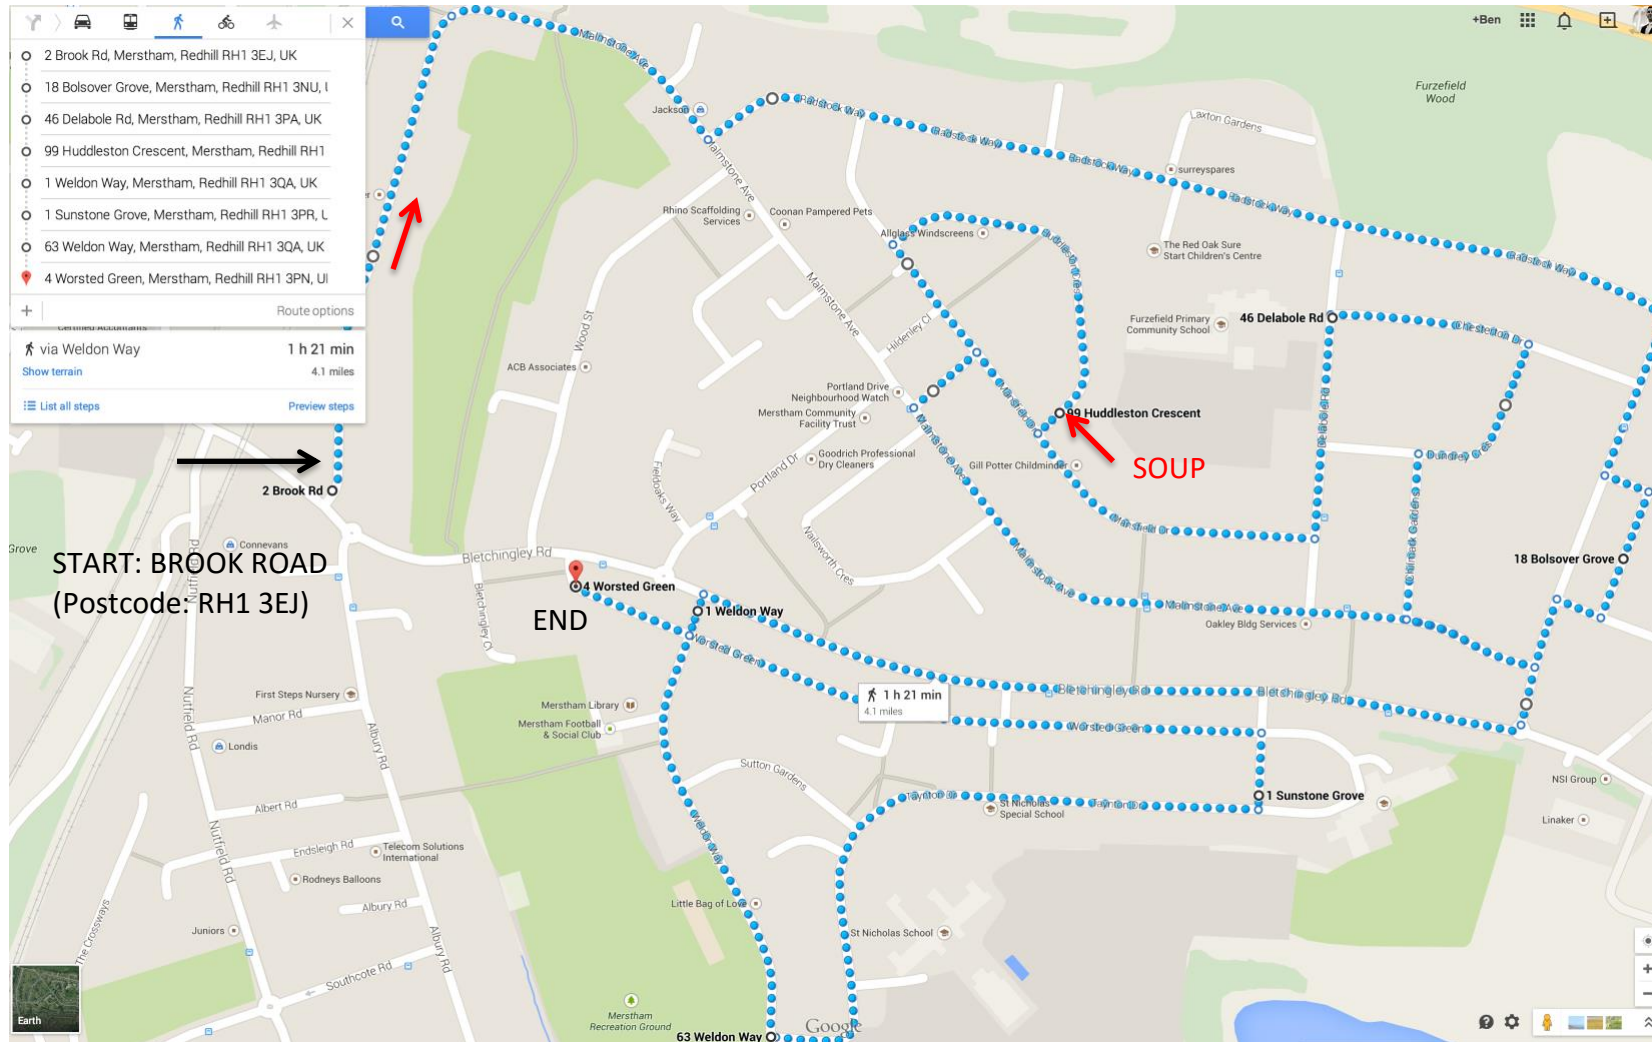

# ROUTE: NORTH MERSTHAM

Google Map Version (1 of 2) (Full Map: <https://goo.gl/maps/qQ4IU> Map with Directions: <https://goo.gl/maps/S7PtI>)

**START: 16:45**

North on Brook Rd  
Malmstone Ave  
1<sup>st</sup> L Radstock Way  
L Bolsover Grove

L Radstock Way  
R Malmstone Ave  
R Chilmark Gdns  
R Dundrey Cres  
L Chesterton Dr

L Delabole Rd  
R Mansfield Dr  
2<sup>nd</sup> R Huddleston Cres  
SOUP AT END OF ROAD

R Mansfield Drive  
2<sup>nd</sup> L Hildenley Cl  
L Malmstone Ave  
R Radstock Way  
R Bletchingley Rd (RHS ONLY)

3<sup>rd</sup> L Worsted Green (RHS ONLY)  
R Sunstone Grove  
R Taynton Dr into Weldon Way  
L Worsted Green  
FINISH

R Mansfield Drive  
**2<sup>nd</sup> L Hildenley Cl**  
 L Malmstone Ave  
 R Radstock Way  
 R Bletchingley Rd  
 (RHS ONLY)  
**3<sup>rd</sup> L Worsted Green**  
 (RHS ONLY)  
 R Sunstone Grove  
 R Taynton Dr  
 into Weldon Way  
 L Worsted Green  
 FINISH