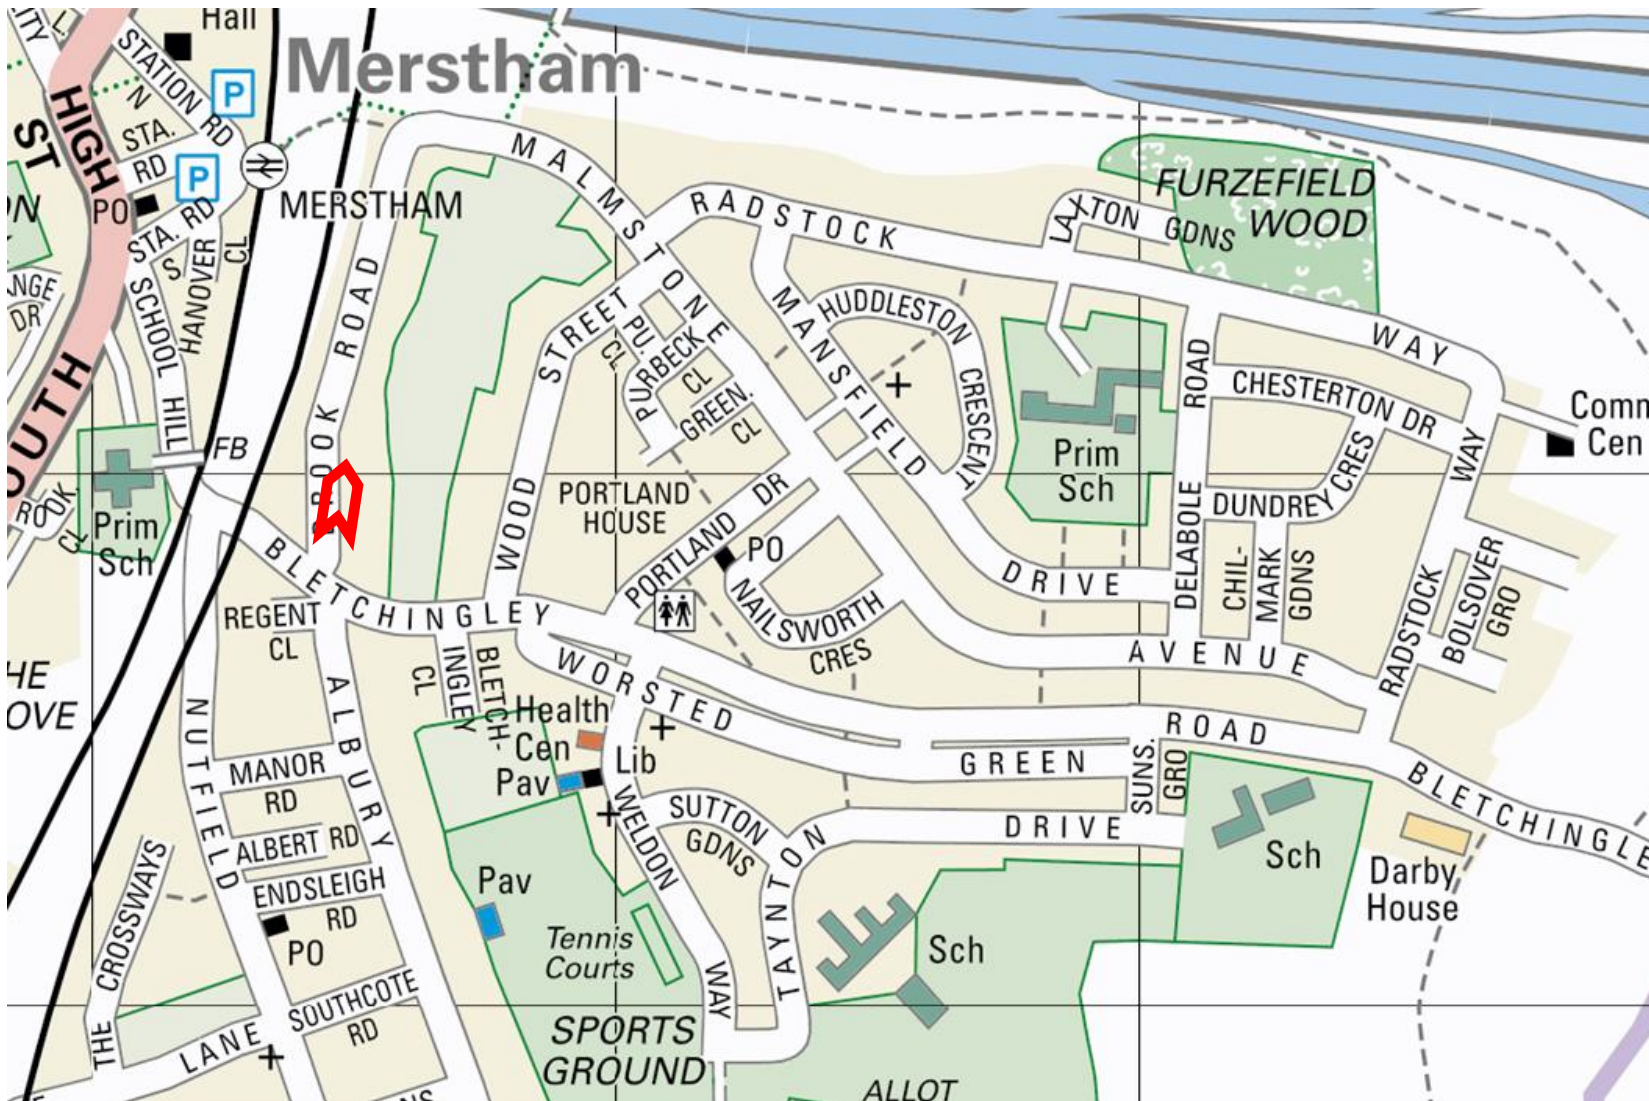

# ROUTE: NORTH MERSTHAM

Google Map Version (1 of 2) (Full Map: <https://goo.gl/maps/qQ4IU> Map with Directions: <https://goo.gl/maps/S7PtI>)

**START: 16:45**

North on Brook Rd  
Malmstone Ave  
1<sup>st</sup> L Radstock Way  
L Bolsover Grove

L Radstock Way  
R Malmstone Ave  
R Chilmark Gdns  
R Dundrey Cres  
L Chesterton Dr

L Delabole Rd  
R Mansfield Dr  
2<sup>nd</sup> R Huddleston Cres  
SOUP AT END OF ROAD

R Mansfield Drive  
2<sup>nd</sup> L Hildenley Cl  
L Malmstone Ave  
R Radstock Way  
R Bletchingley Rd (RHS ONLY)

3<sup>rd</sup> L Worsted Green (RHS ONLY)  
R Sunstone Grove  
R Taynton Dr into Weldon Way  
L Worsted Green  
FINISH

## ROUTE: NORTH MERSTHAM

**START: 16:45**

North on Brook Rd  
 Malmstone Ave  
 1<sup>st</sup> L Radstock Way  
 L Bolsover Grove  
 L Radstock Way  
 R Malmstone Ave  
 R Chilmark Gdns  
 R Dundrey Cres  
 L Chesterton Dr  
 L Delabole Rd  
 R Mansfield Dr  
**2<sup>nd</sup> R Huddleston Cres**  
 SOUP AT END OF ROAD